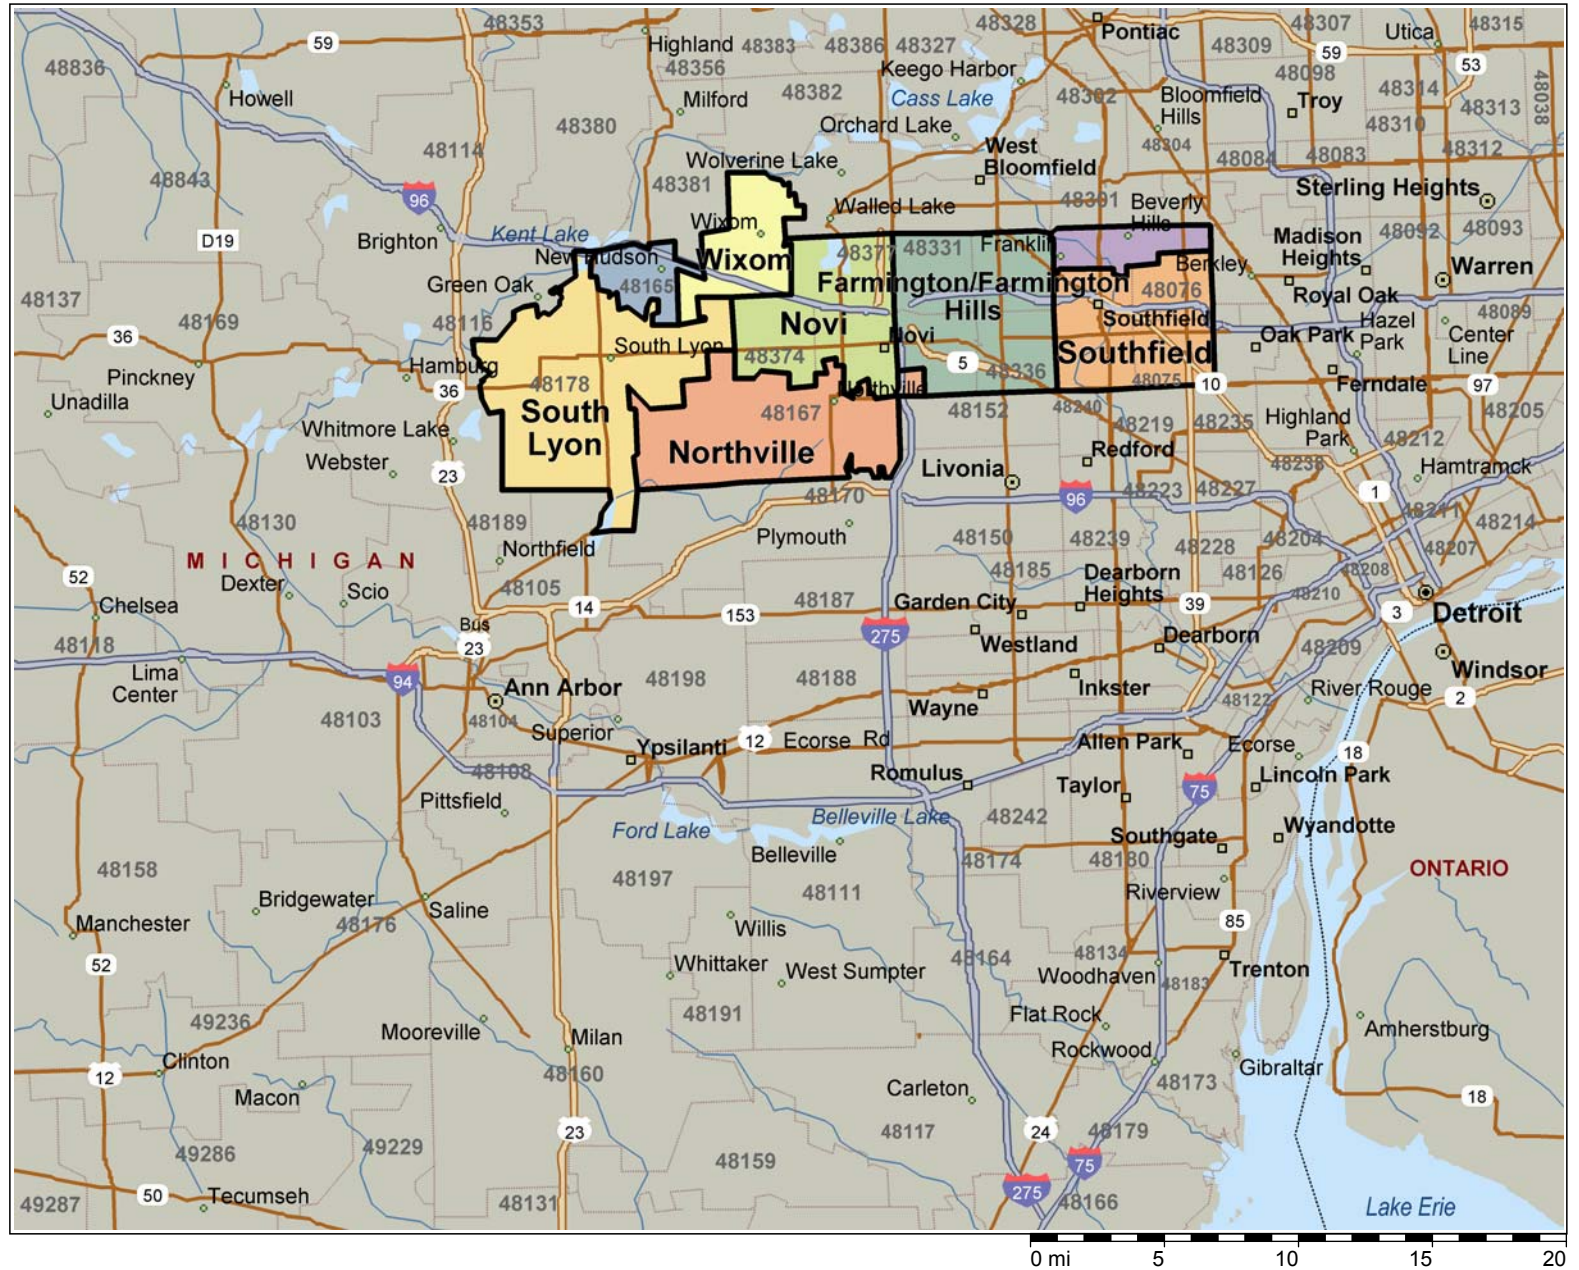

Community Area in Oakland County

Custom Territories

- Farmington/Farmington Hills
- Franklin/Beverly Hills
- New Hudson
- Northville
- Novi
- South Lyon
- Southfield
- Wixom