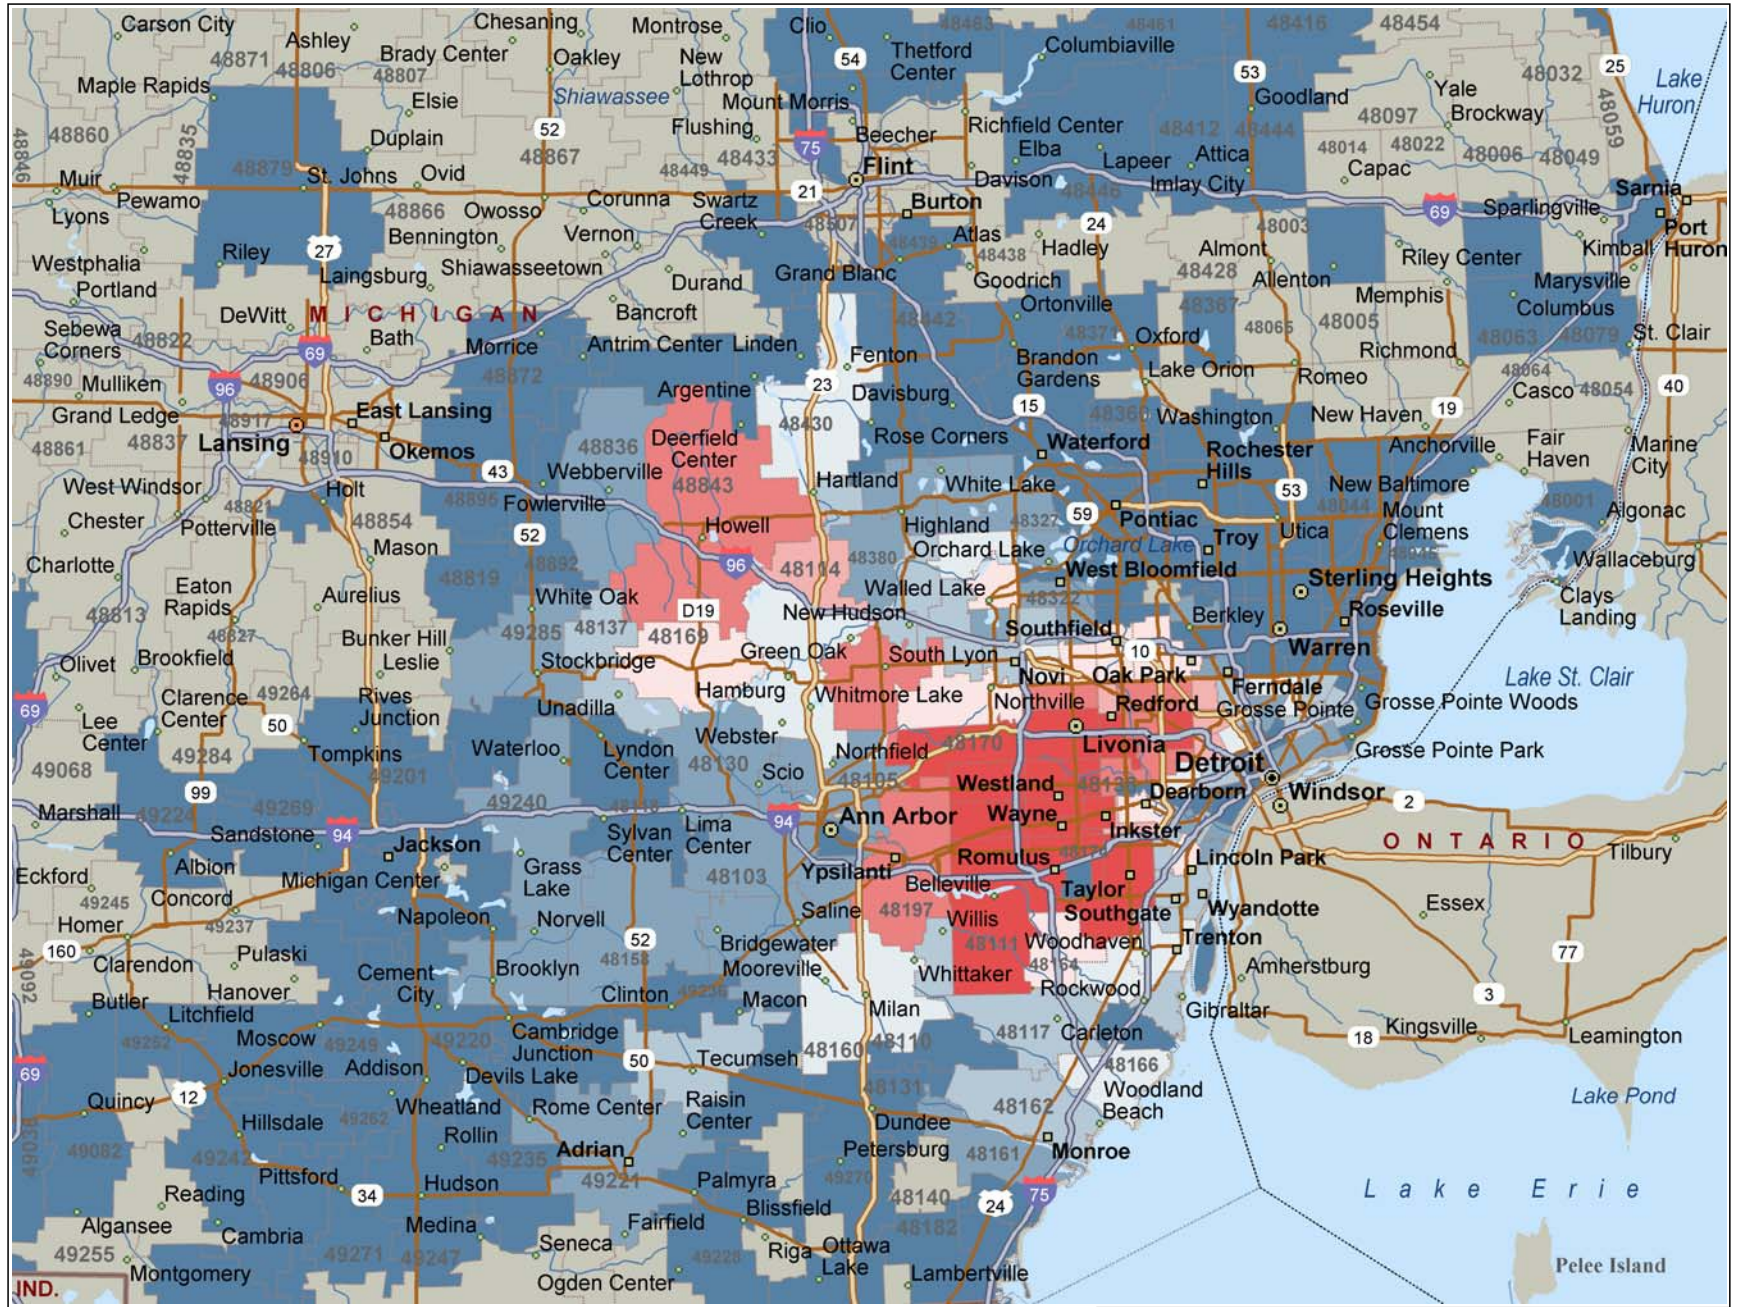

Current Member Residence Counts by Zip Code

Count by ZIP Code

0 mi 10 20 30 40 50