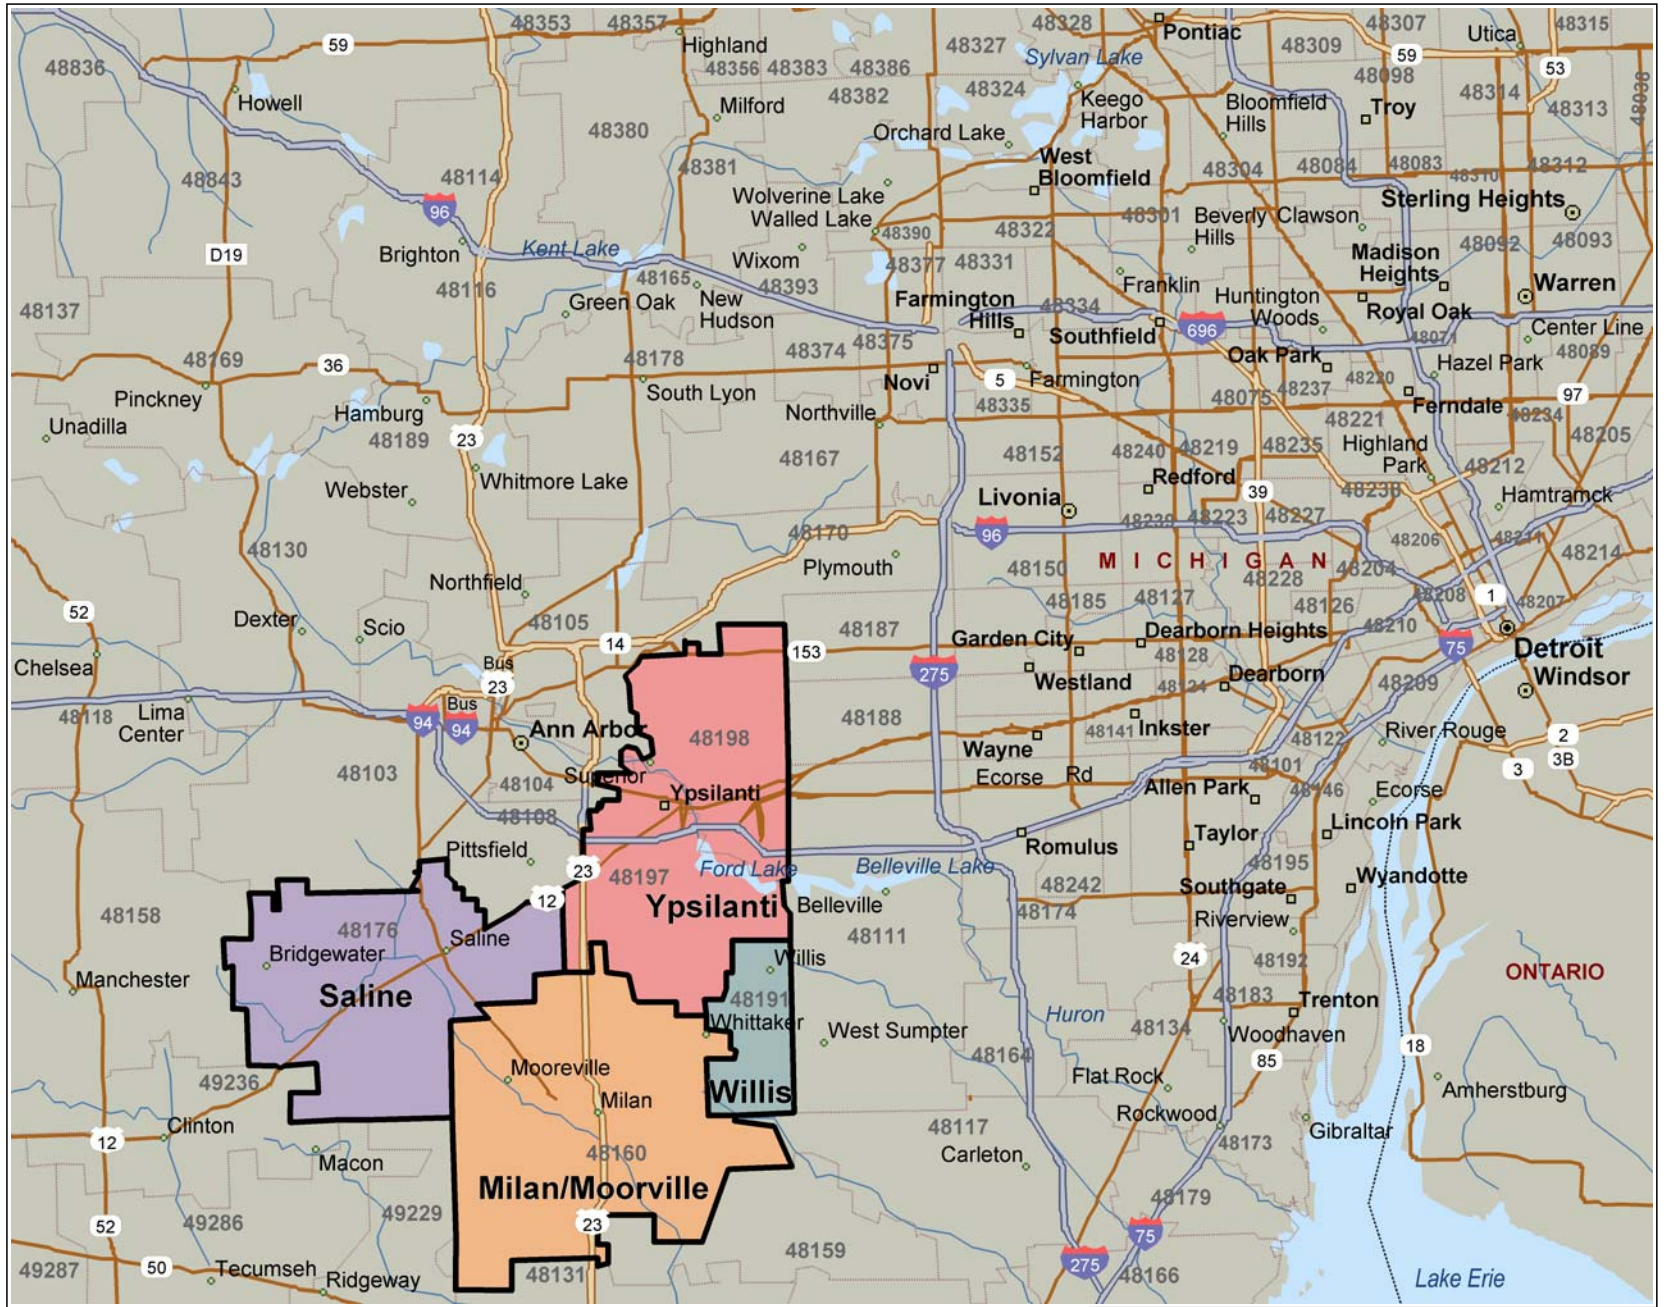

## Custom Territories

- Allen Park
- Belleville
- Canton
- Dearborn
- Dearborn Heights
- Ecorse
- Flat Rock
- Garden City
- Inkster
- Lincoln Park
- Livonia
- Melvindale
- New Boston
- Plymouth
- Redford
- River Rouge
- Riverview
- Romulus
- Southgate
- Taylor
- Wayne
- Westland
- Woodhaven

# Community Area in Washtenaw County

## Custom Territories

- Milan/Moorville
- Saline
- Willis
- Ypsilanti

### Cities within Oakland County

— City boundary included in field of membership

- KEY**  
**OAKLAND**  
1 BIRMINGHAM°  
2 SOUTHFIELD  
3 BEVERLY HILLS  
4 BINGHAM FARMS