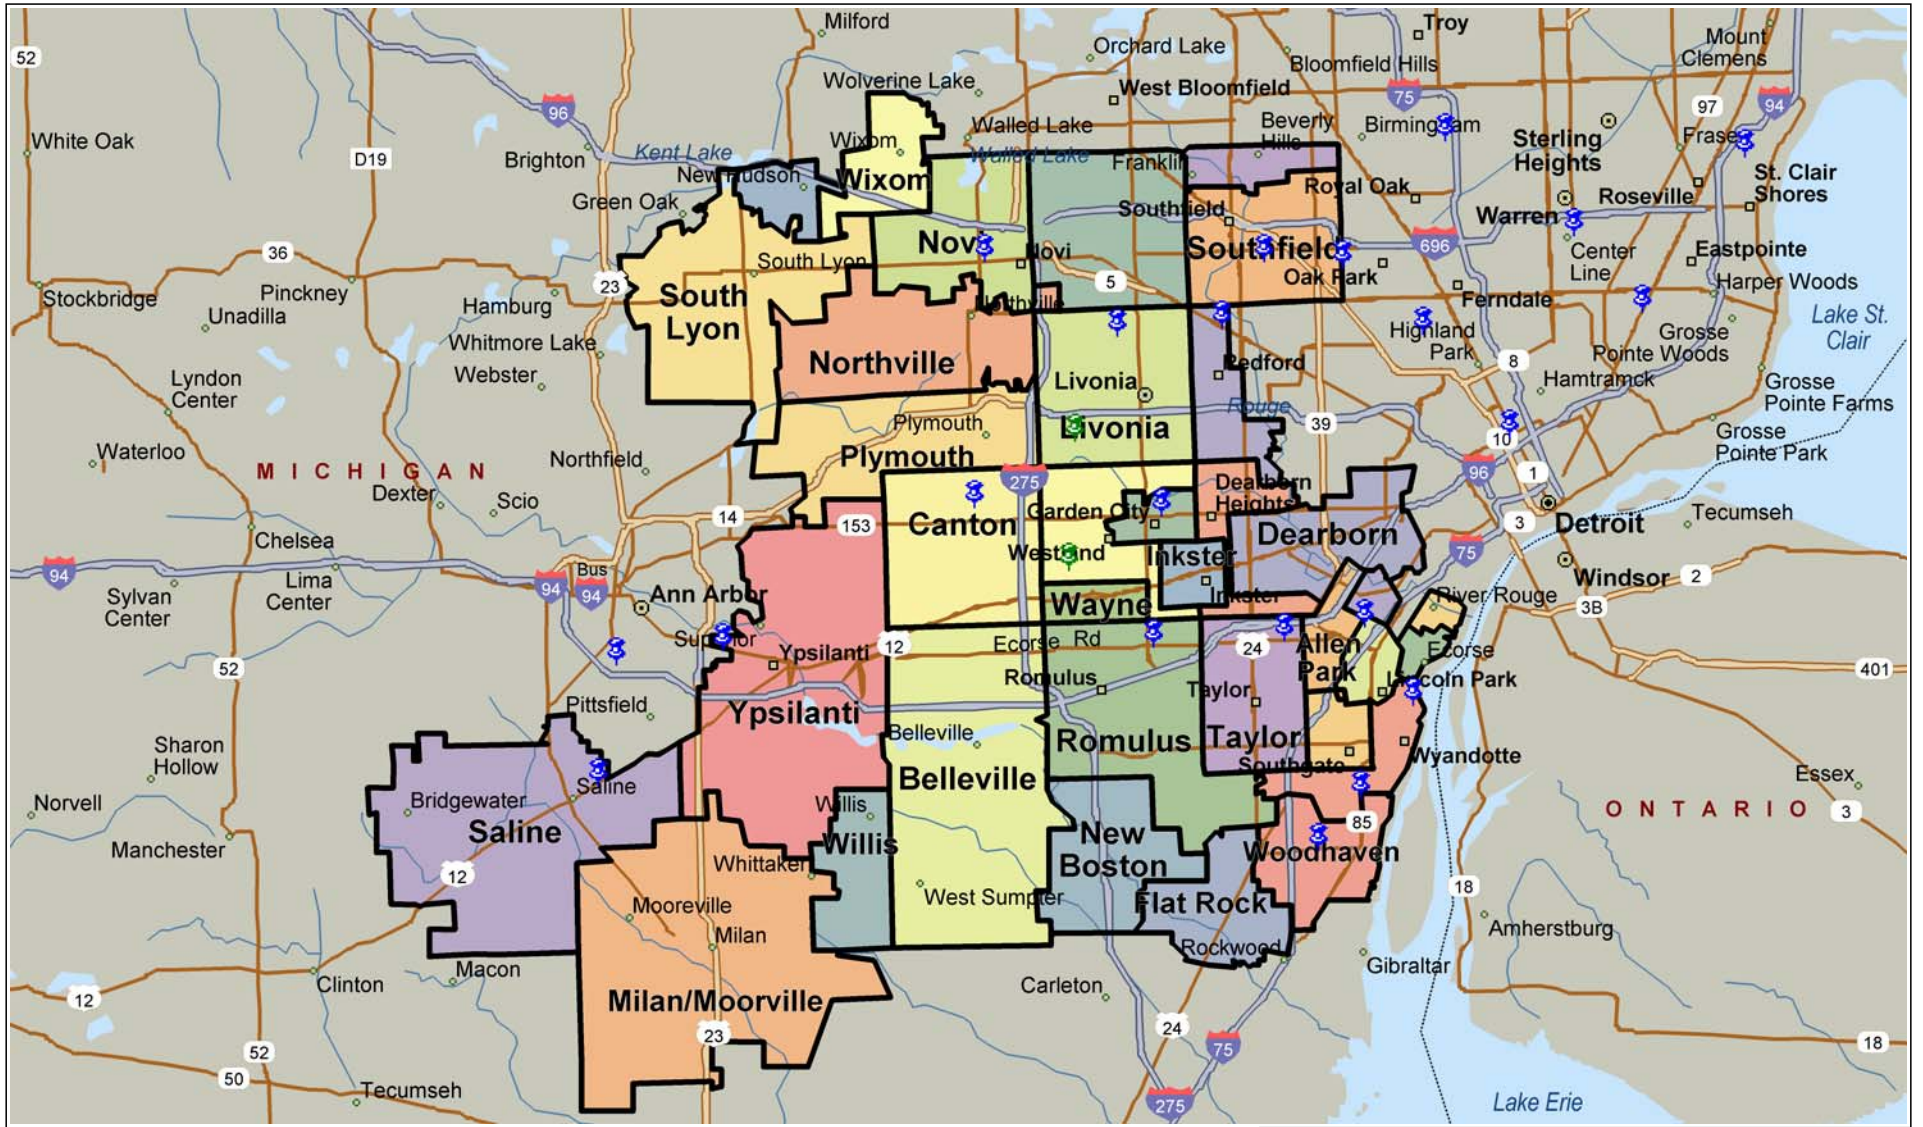

# Community Area with PCU Offices and Service Center Locations

**Custom Territories**

- Allen Park
- Belleville
- Canton
- Dearborn
- Dearborn Heights
- Ecorse
- Farmington/Farmington Hills
- Flat Rock
- Franklin/Beverly Hills
- Garden City
- Inkster
- Lincoln Park
- Livonia
- Melvindale
- Milan/Moorville
- New Boston
- New Hudson
- Northville
- Novi
- Plymouth
- Redford
- River Rouge
- Riverview
- Romulus
- Saline
- South Lyon
- Southfield
- Southgate
- Taylor
- Wayne
- Westland
- Willis
- Wixom

# Community Area in Oakland County

### Cities within Oakland County

— City boundary included in field of membership

- KEY**  
**OAKLAND**  
1 BIRMINGHAM°  
2 SOUTHFIELD  
3 BEVERLY HILLS  
4 BINGHAM FARMS

### Cities within Wayne County

— City boundary included in field of membership