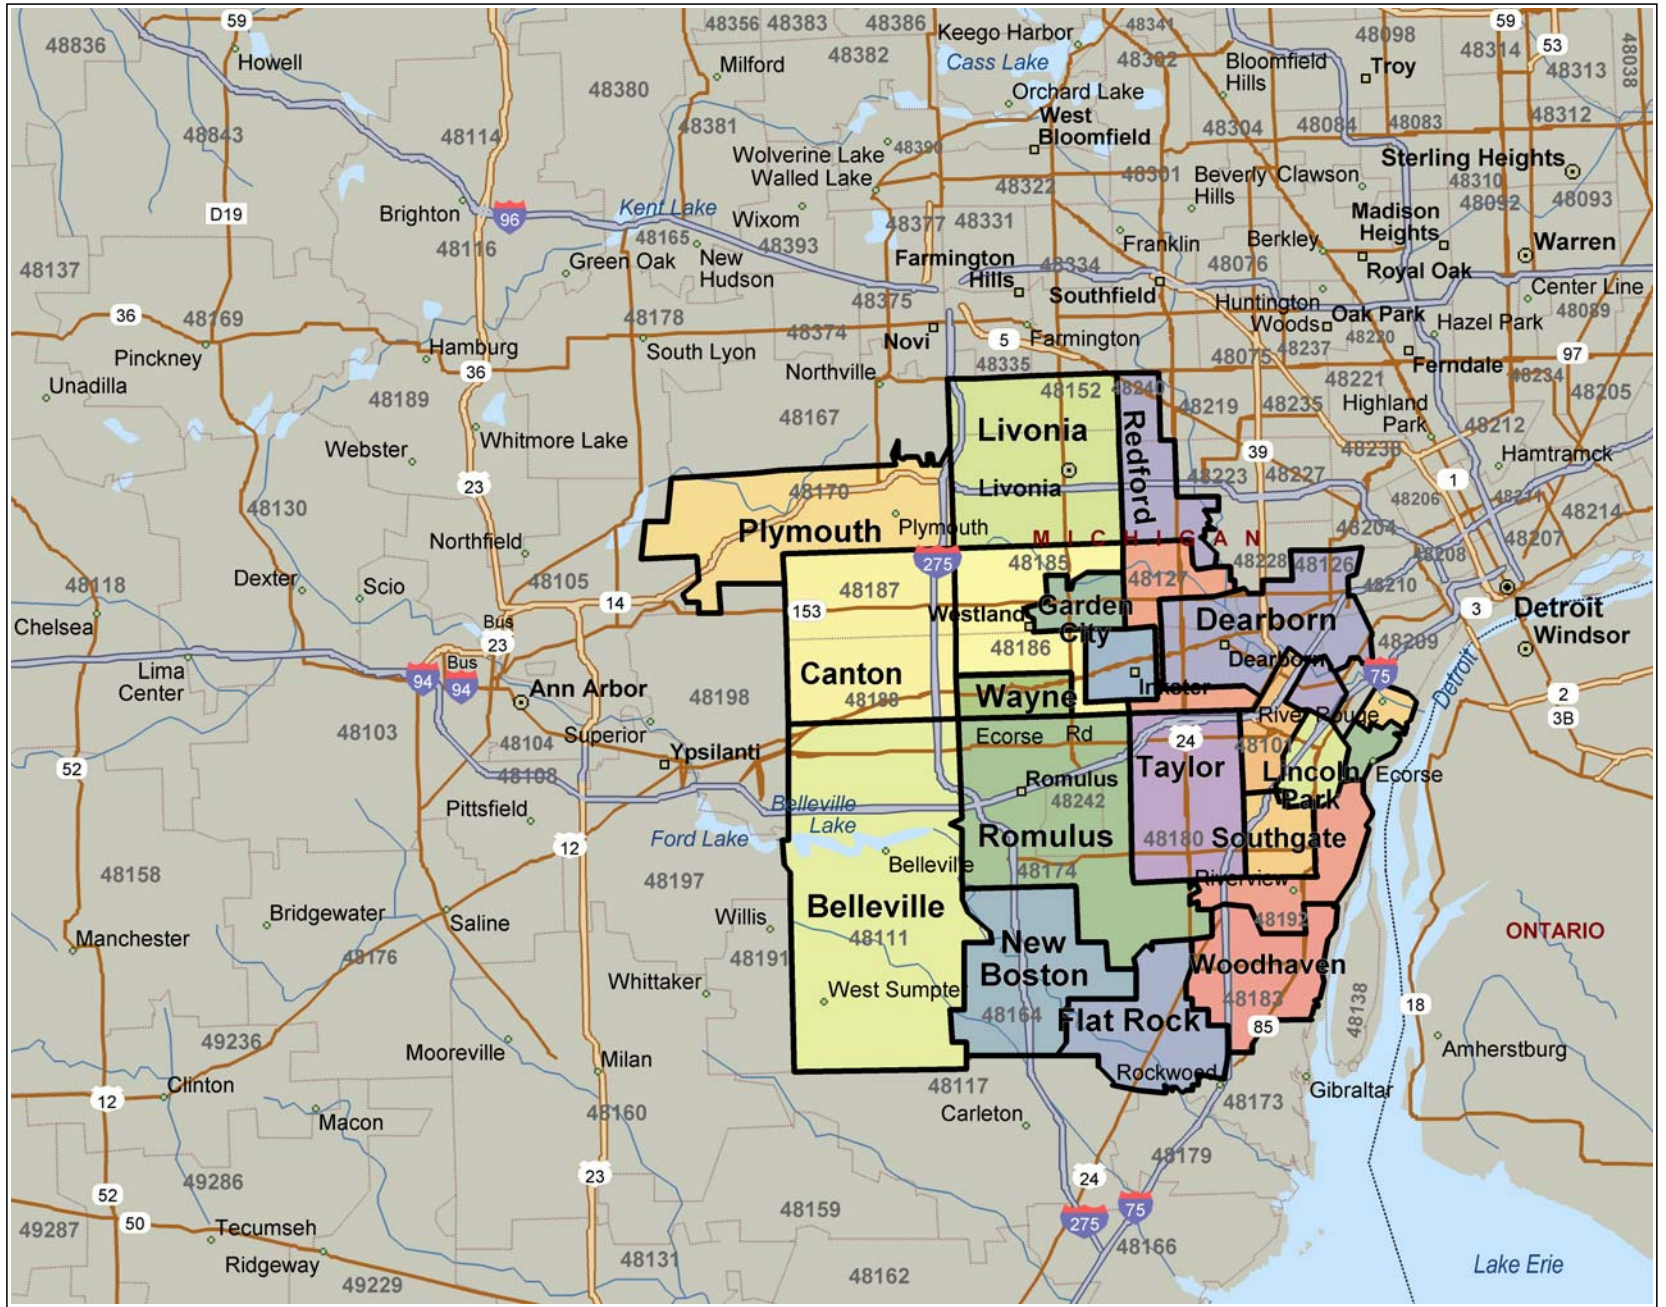

Community Area in Wayne County

Custom Territories

- Allen Park
- Belleville
- Canton
- Dearborn
- Dearborn Heights
- Ecorse
- Flat Rock
- Garden City
- Inkster
- Lincoln Park
- Livonia
- Melvindale
- New Boston
- Plymouth
- Redford
- River Rouge
- Riverview
- Romulus
- Southgate
- Taylor
- Wayne
- Westland
- Woodhaven