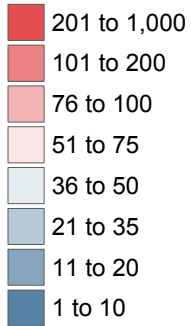

Current Member Residence Counts by Zip Code

Count by ZIP Code

0 mi 10 20 30 40 50